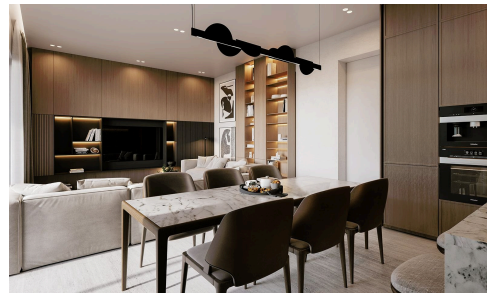

#2687

WHOLE RESIDENTIAL BUILDING FOR RENT IN €15,000 /month MESA GEITONIA, LIMASSOL

📍 Mesa Geitonia, Limassol

Whole building for rent in the area of Mesa Geitonia, with easy access to the highway and to main streets. The three-floor building consists of six two-bedroom apartments, two apartments per floor, with internal area 93m² and covered veranda 27m². Two penthouses are also included which each features a roof garden 100m².

The building will be rented out with brand new furniture and appliances, with split units in the bedrooms and VRV system in the open plan area of the living room. The building features also automated gates and videocom system.