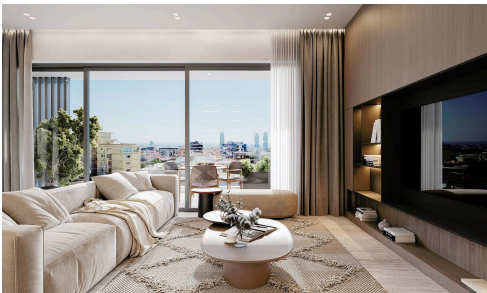

#2687

WHOLE RESIDENTIAL BUILDING FOR RENT IN €15,000 /month MESA GEITONIA, LIMASSOL

📍 Mesa Geitonia, Limassol

Whole building for rent in the area of Mesa Geitonia, with easy access to the highway and to main streets. The three-floor building consists of six two-bedroom apartments, two apartments per floor, with internal area 93m² and covered veranda 27m². Two penthouses are also included which each features a roof garden 100m².

The building will be rented out with brand new furniture and appliances, with split units in the bedrooms and VRV system in the open plan area of the living room. The building features also automated gates and videocom system.