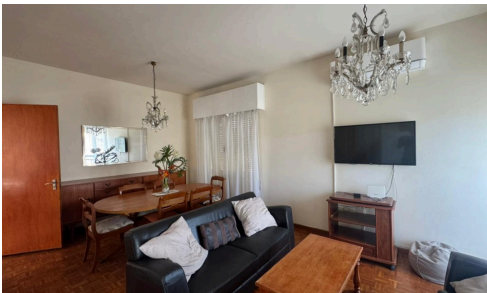

## THREE-BEDROOM UPPER FLOOR APARTMENT FOR RENT IN PETROU & PAVLOU, LIMASSOL

€1,400 /month

 Petrou & Pavlou, Limassol

Spacious three-bedroom upper-floor apartment is available for rent in Petrou & Pavlou area. The property is located close to all amenities, and has easy access to main streets!

The apartment is going to be rented out fully furnished with all the kitchen appliances, A/C split units in all areas and shutters in all bedrooms. The internal area of the property is 117m<sup>2</sup> plus the covered veranda 15m<sup>2</sup>. It also includes two uncovered parking spaces. There is no elevator!