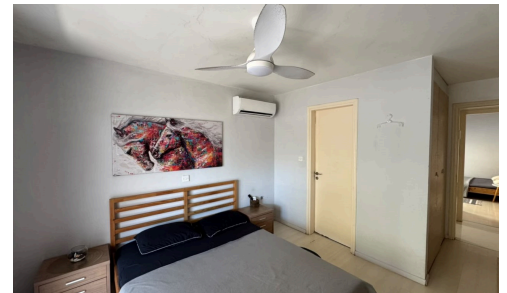

#2848

TWO-BEDROOM GROUND FLOOR APARTMENT FOR RENT IN POTAMOS GERMASOGEIAS, LIMASSOL

€1,700 /month

 Germasogeia Tourist Area, Limassol

Two-bedroom apartment is available for rent in Potamos Germasogeias area with walking distance to the beach. The property is located close to all amenities and it also has easy access to main streets! The common expenses are included in the rental price. Pets are allowed.

The property will be rented fully furnished while it includes the kitchen appliances and A/C units in all areas. The

Bedrooms

 2

Bathrooms

 1

Covered

 99 m²

OPTION
ESTATES