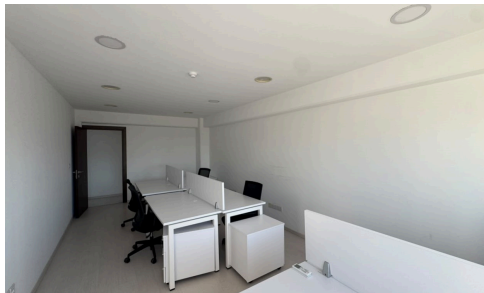

#2849

WHOLE-FLOOR OFFICE FOR RENT IN AGIOS ATHANASIOS, LIMASSOL

€9,000 /month

📍 Linopetra, Limassol

Whole-floor office for rent in Linopetra area. The property comes with internal area 298m² and it includes two underground parking spaces and twelve uncovered parking spaces. The office features A/C split units in all areas and fire detectors.

Entering the office you find a reception with sitting area, ten separated offices with removable partitioning, a spacious open plan space, four toilets, a kitchen with dining area, two storage rooms and a server room. The office furniture is