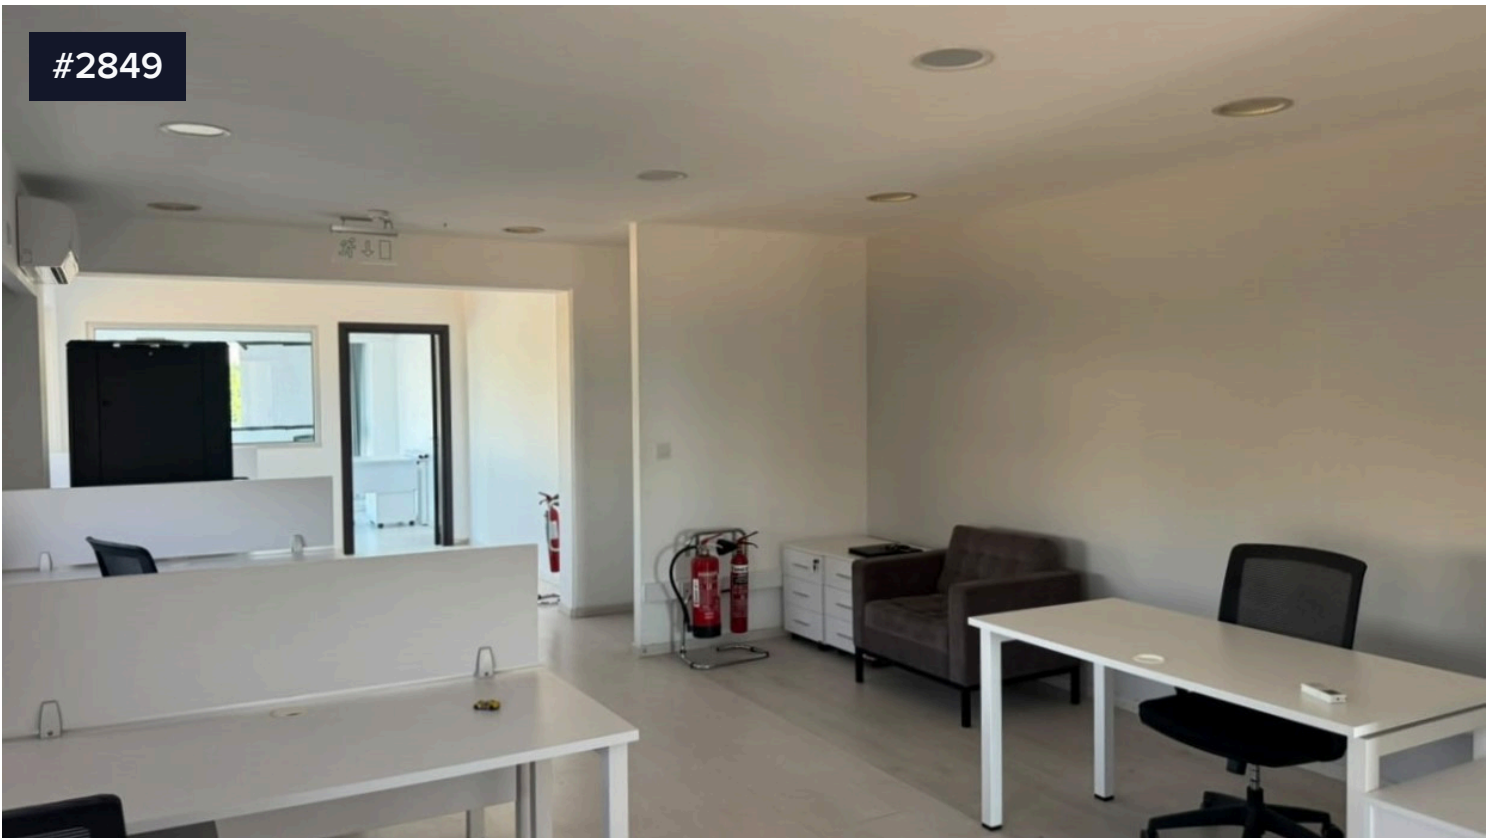

#2849

WHOLE-FLOOR OFFICE FOR RENT IN AGIOS ATHANASIOS, LIMASSOL

€9,000 /month

📍 Linopetra, Limassol

Whole-floor office for rent in Linopetra area. The property comes with internal area 298m² and it includes two underground parking spaces and twelve uncovered parking spaces. The office features A/C split units in all areas and fire detectors.

Entering the office you find a reception with sitting area, ten separated offices with removable partitioning, a spacious open plan space, four toilets, a kitchen with dining area, two storage rooms and a server room. The office furniture is