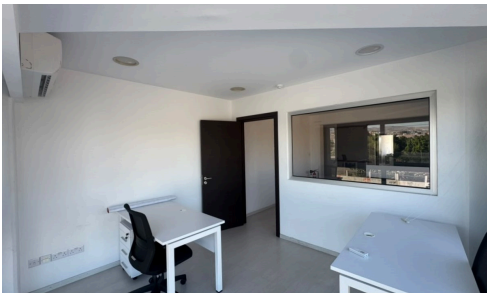

#2849

WHOLE-FLOOR OFFICE FOR RENT IN AGIOS ATHANASIOS, LIMASSOL

€9,000 /month

📍 Linopetra, Limassol

Whole-floor office for rent in Linopetra area. The property comes with internal area 298m² and it includes two underground parking spaces and twelve uncovered parking spaces. The office features A/C split units in all areas and fire detectors.

Entering the office you find a reception with sitting area, ten separated offices with removable partitioning, a spacious open plan space, four toilets, a kitchen with dining area, two storage rooms and a server room. The office furniture is